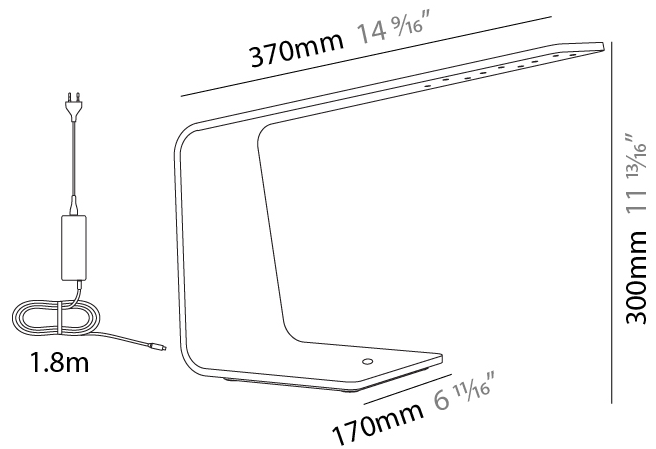

PROJECT	_____
TYPE	_____
SPECIFIER	_____
QUANTITY	_____
DATE	_____

LED1 PORTABLE

D74000-

base number   Finish
Options

1. To build a product code in our configurator select the specify button on the base model # product page
2. To build a manual product code on this datasheet choose from the options listed below in blue font and add the suffix to the base model #

GENERAL

Series: Planko
Subseries: LED1
Brand: Tunto
Division: Design
Mounting Type: Portable
Mounting Location: Table
Subcategory: Table

PHYSICAL

Shape: Abstract
Length (mm): 370
Length (in): 14 ⁹/₁₆"
Width (mm): 170
Width (in): 6 ¹¹/₁₆"
Height (mm): 300
Height (in): 11 ¹³/₁₆"
Light Distribution: Downlight
Fixture Finish: WAL / ASH / OAK / BLK / WHI
Fixture Material: Wood
Cable Details: 1800mm / 70.87" cord and plug
Upon Request: Bolt Down

ELECTRICAL

Lamp Type: LED
Input Wattage (W): 16
Dimming: Touch Dimming
Driver Location: Inline Transformer Plug
Input Voltage (V): 120

LED

Color Temperature (°K): 2700
Max. Delivered Lumen (lm): Max 800
CRI: >97 CRI
Lamp Life (hrs): 50000

OPTICAL

RATINGS AND CERTIFICATIONS

Certified By: Certified for North American Standards
IP rating: IP20